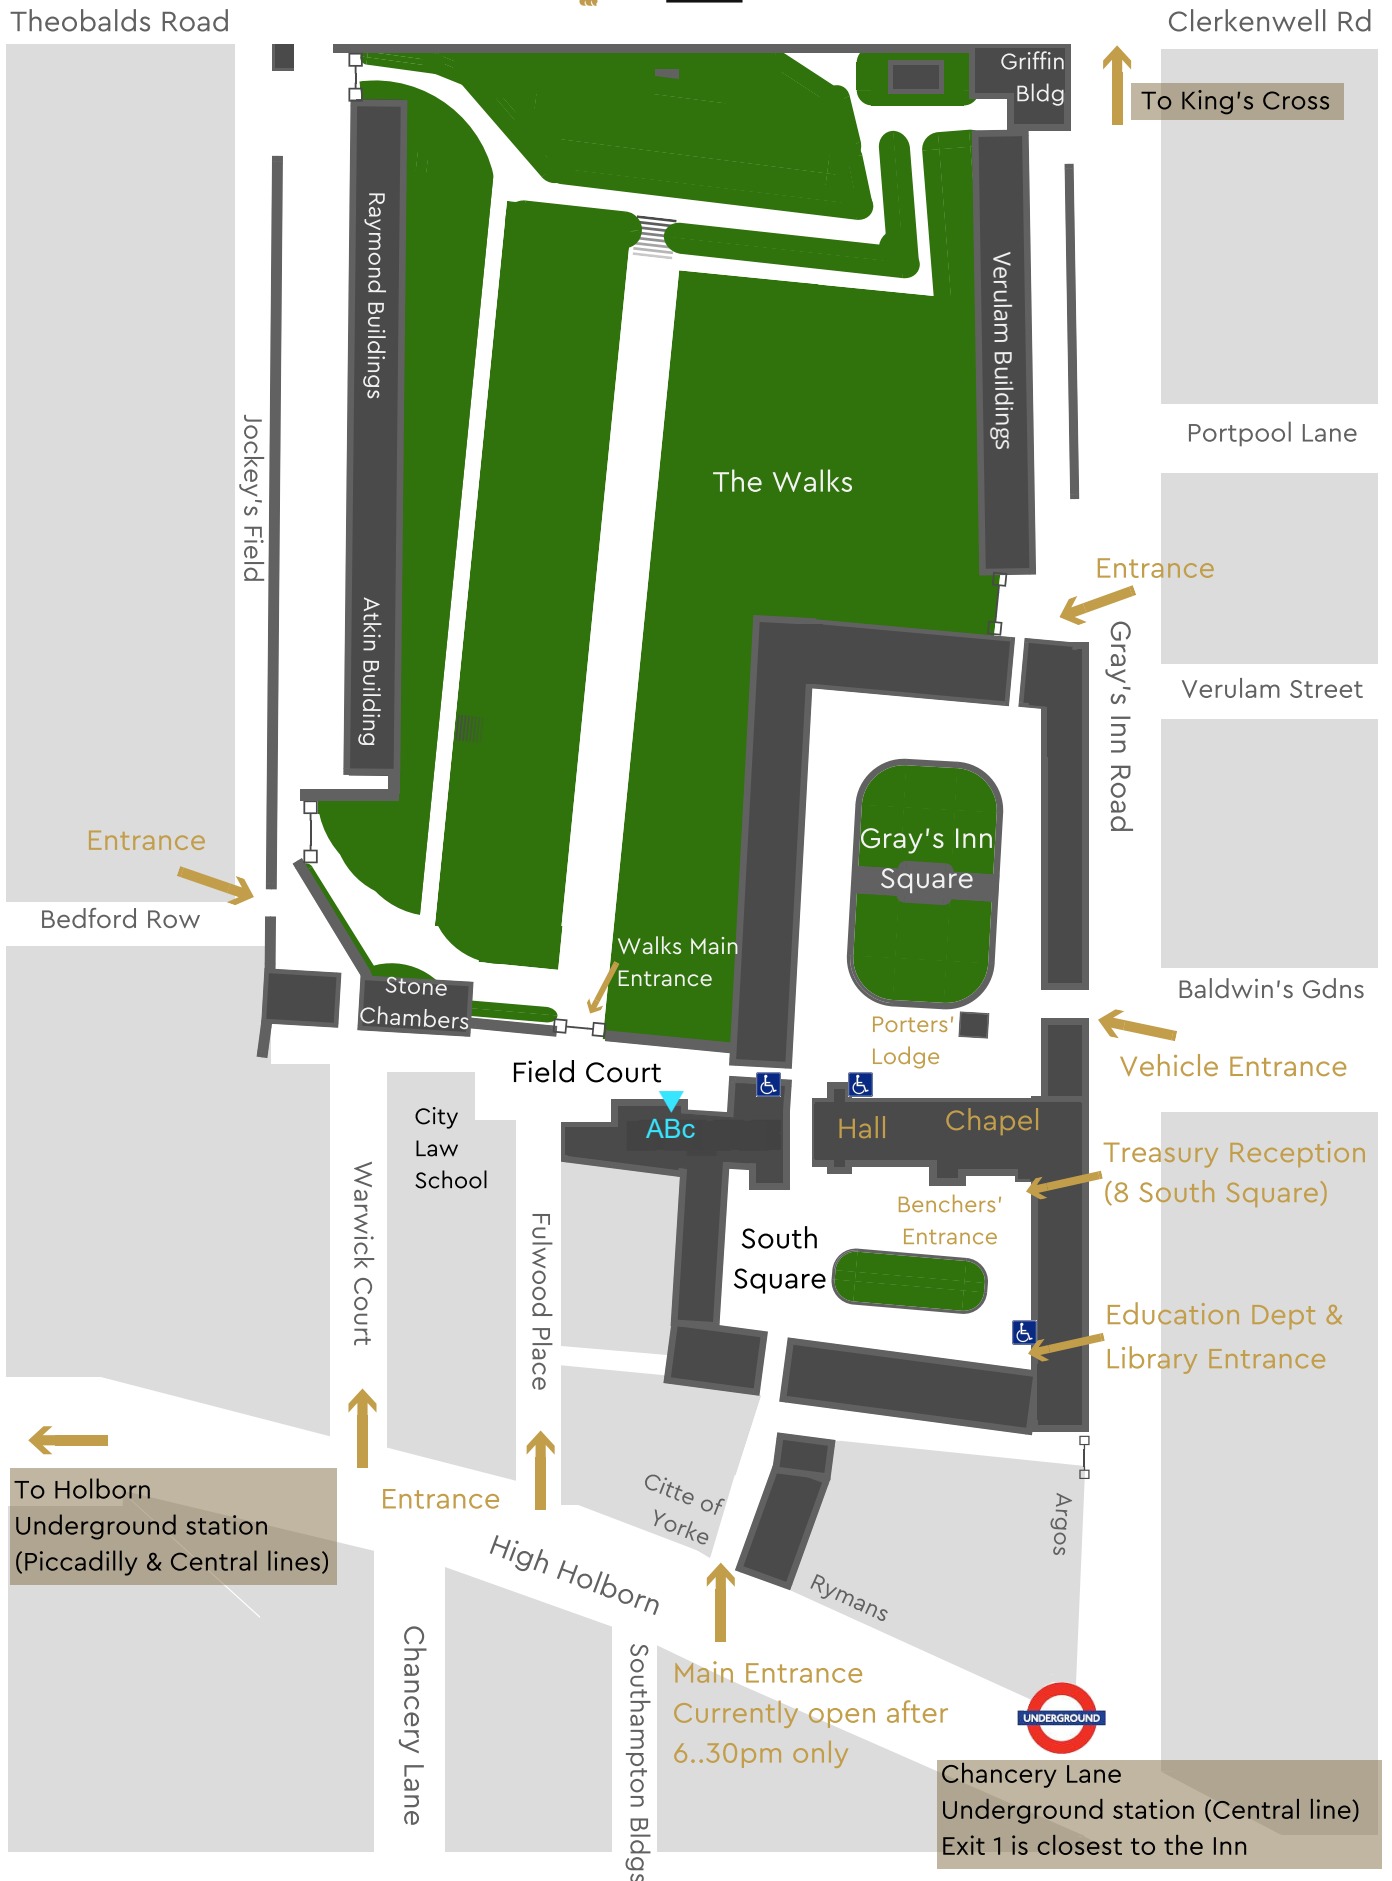

# GRAY'S INN

Gray's Inn, 8 South Square, London WC1R 5ET

020 7458 7800